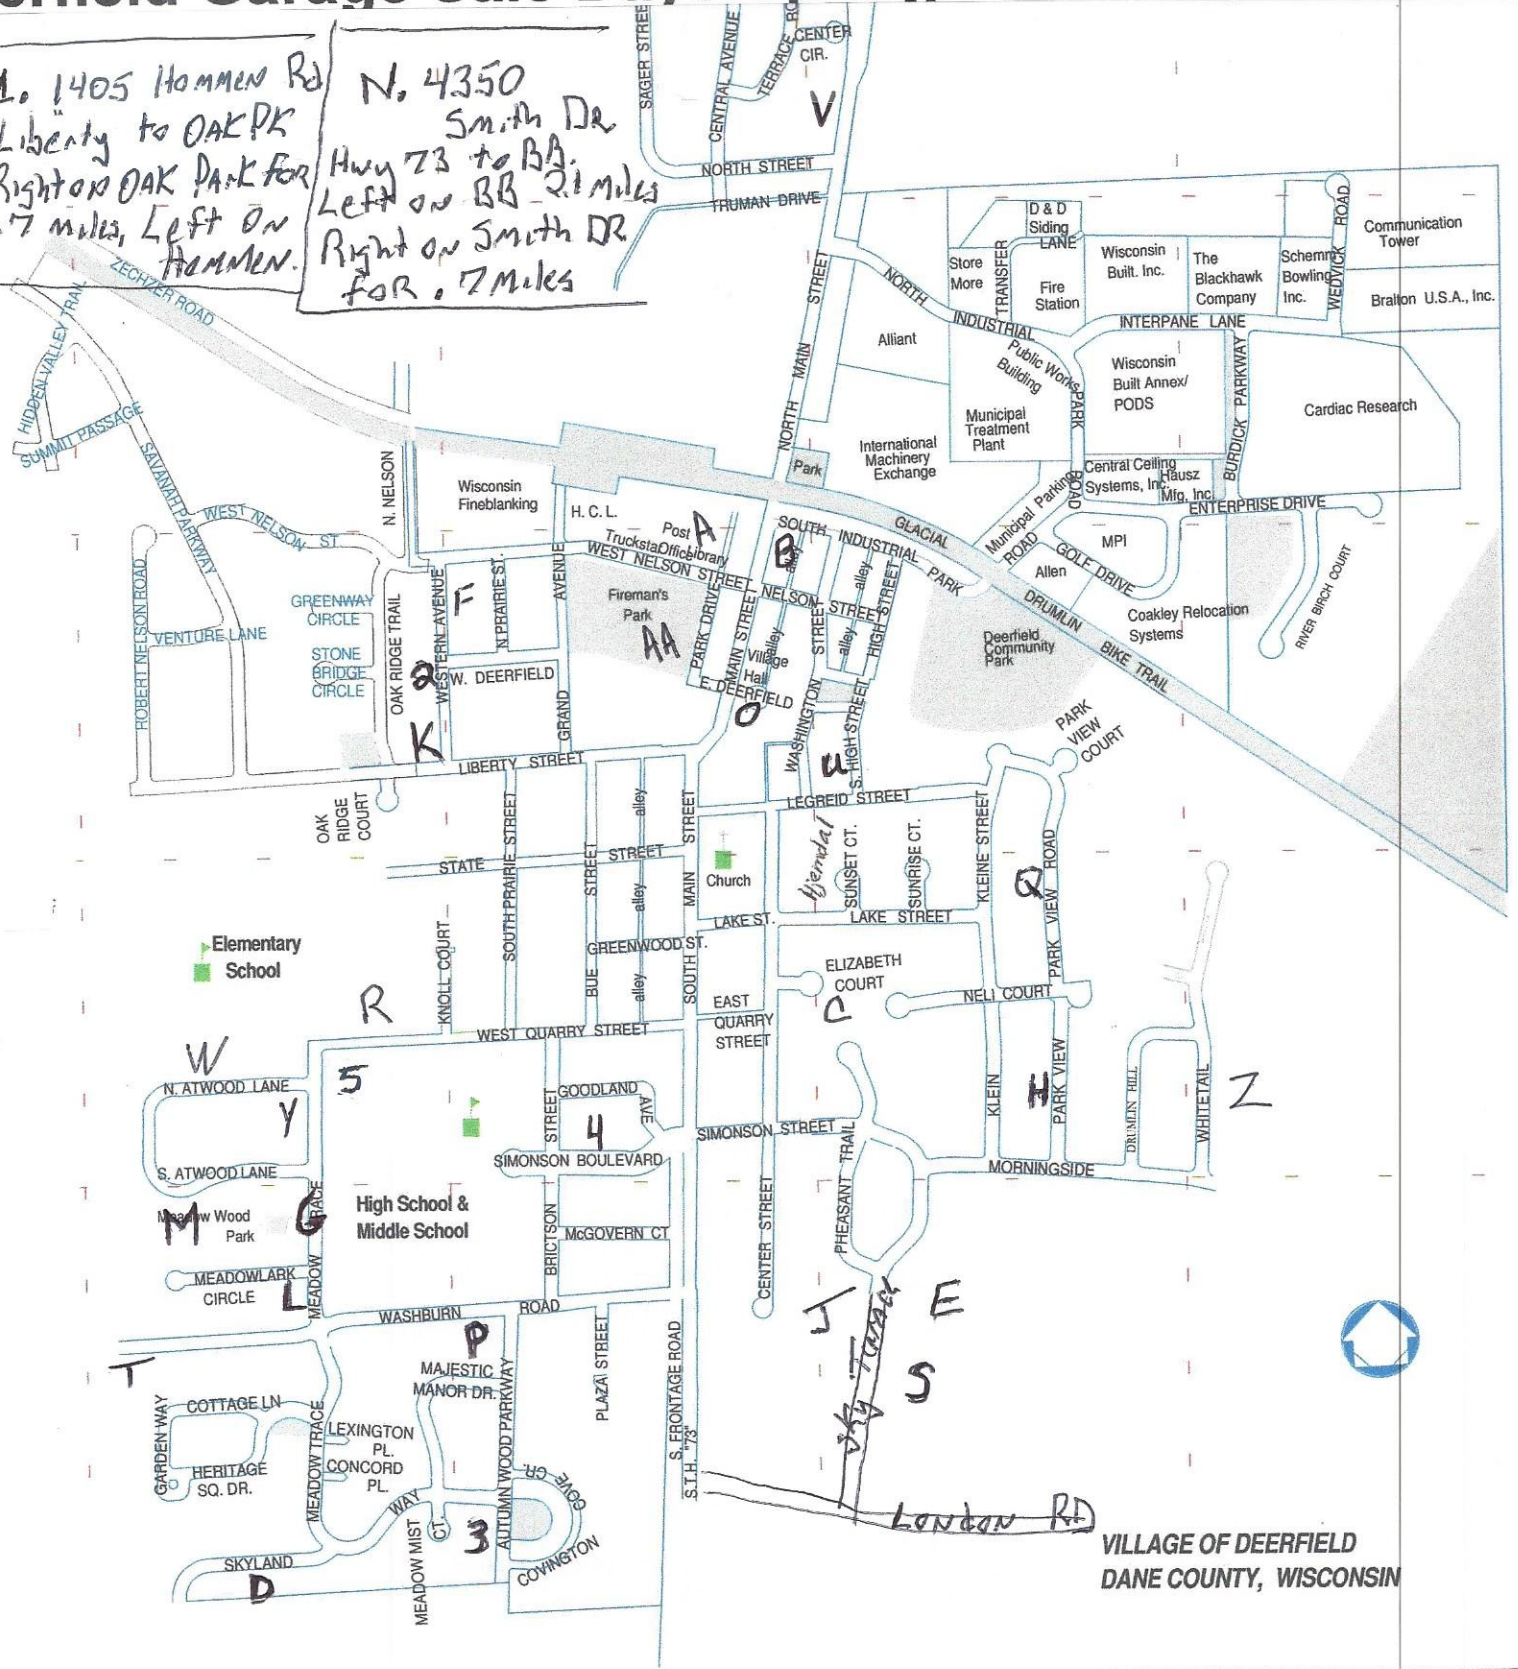

# Deerfield Garage Sale Days-Spring 2017- May 18th-20th

1. 1405 Hommen Rd  
 Liberty to OAK PK  
 Right on OAK PARK for  
 .7 miles, Left on  
 Hommen.

N. 4350  
 Smith Dr  
 Hwy 73 to BA.  
 Left on BB .2 miles  
 Right on Smith DR  
 for .7 miles

VILLAGE OF DEERFIELD  
 DANE COUNTY, WISCONSIN

① 2345 Hwy 73 - Cambridge  
 South on Hwy 73 for 5 miles.

Mark the dates for the Fall 2017 Deerfield Garage Sale Days - Sept. 14th - 16th