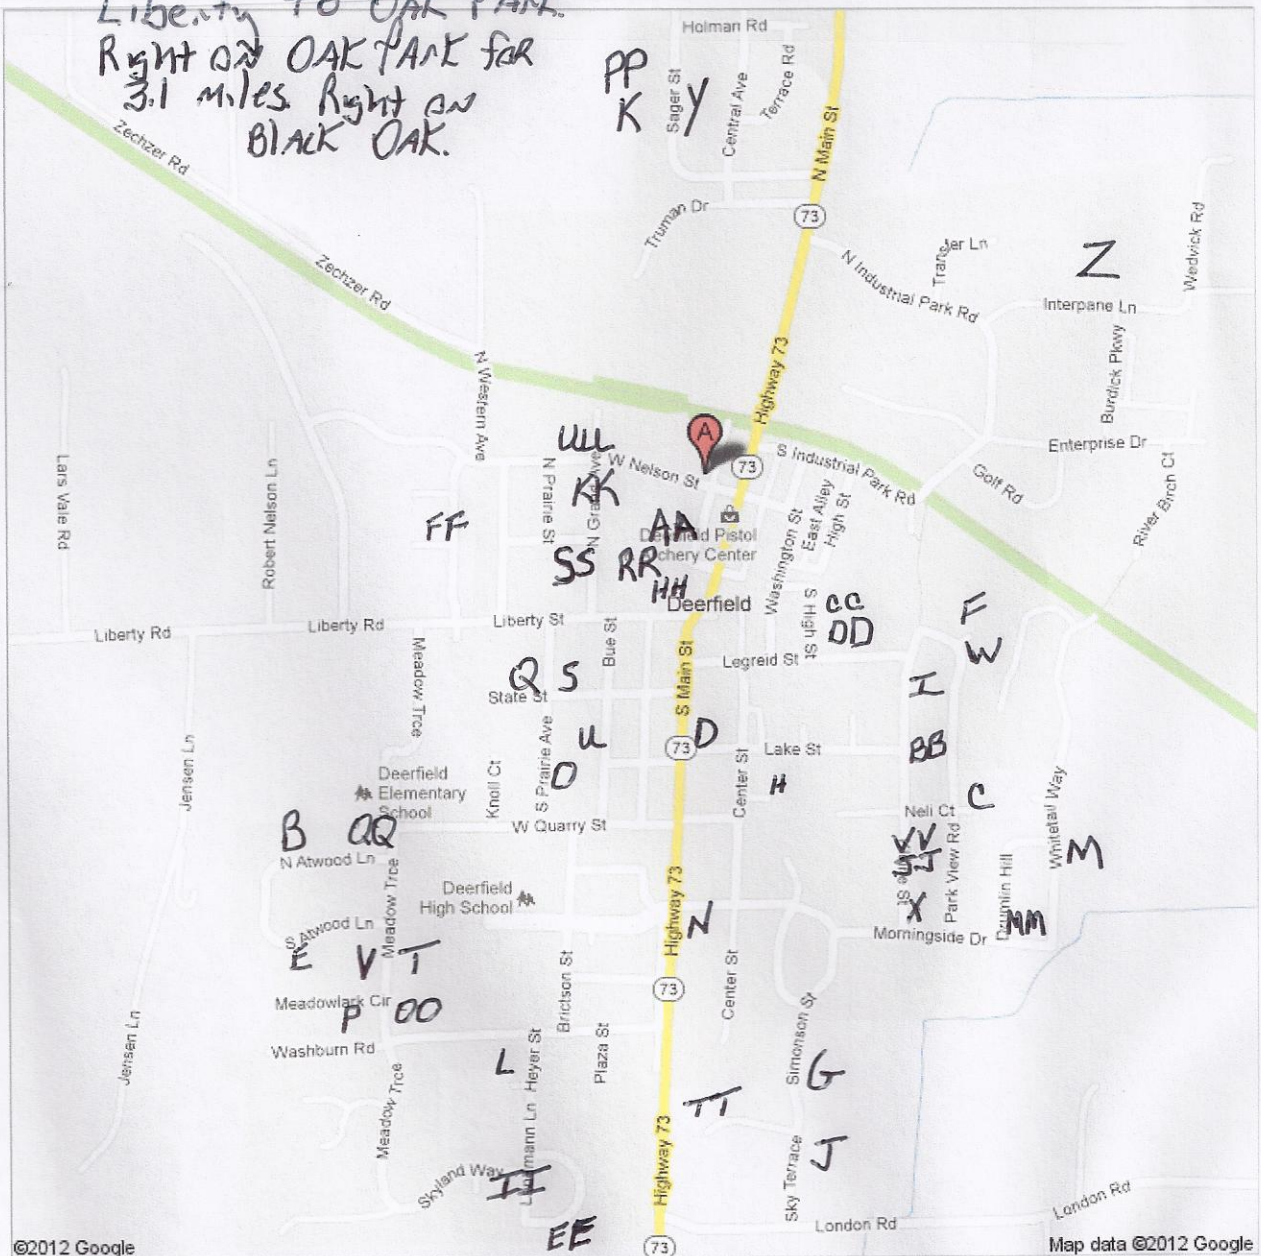

NN. 3845 OAK PARK Rd  
 TAKE Liberty Rd to OAK PARK.  
 Right on OAK PARK.

R. 4175 Old Deerfield Rd  
 Gb. 4210 Old Deerfield Rd  
 TAKE 73 North out of  
 Deerfield. TAKE Last  
 Left before BB

LL. 11109 BLACK OAK TRAIL  
 Liberty to OAK PARK.  
 Right on OAK PARK for  
 3.1 miles Right on  
 BLACK OAK.

2012 SPRING GARAGE SALE MAP

MAY 10-12th, 2012